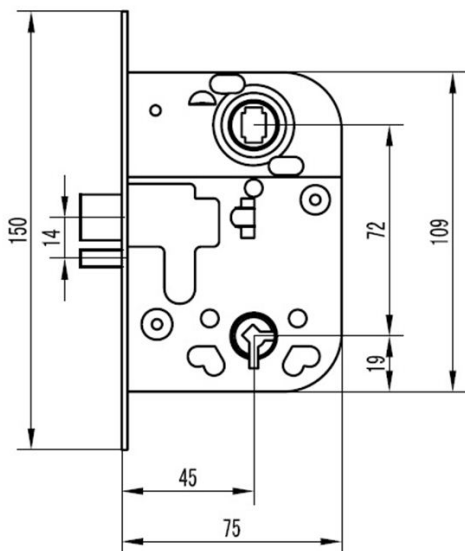

PRODUCT SHEET

Description:

Door lock 2014, 45mm Backset, W/Key, Chrome Plated, W/ Rotational Latch & Deadbolt - 90DG Turn, Body:109x75mm,, Front Plate 20x150mm, Distance between Axes: 72mm, For, Interior Doors

Item number:

14.60.061-0

Units	Box	Carton	HS Code	Barcode
Pcs.	1	50	8301300000	 5704866108287

SISO A/S

Mileparken 11
DK-2740 Skovlunde
Denmark
VAT: DK 24786013

Phone +45 45 830 900

www.siso.dk
siso@siso.dk

Danske Bank
Nytorv Branch
Copenhagen
SWIFT: DABADKKK